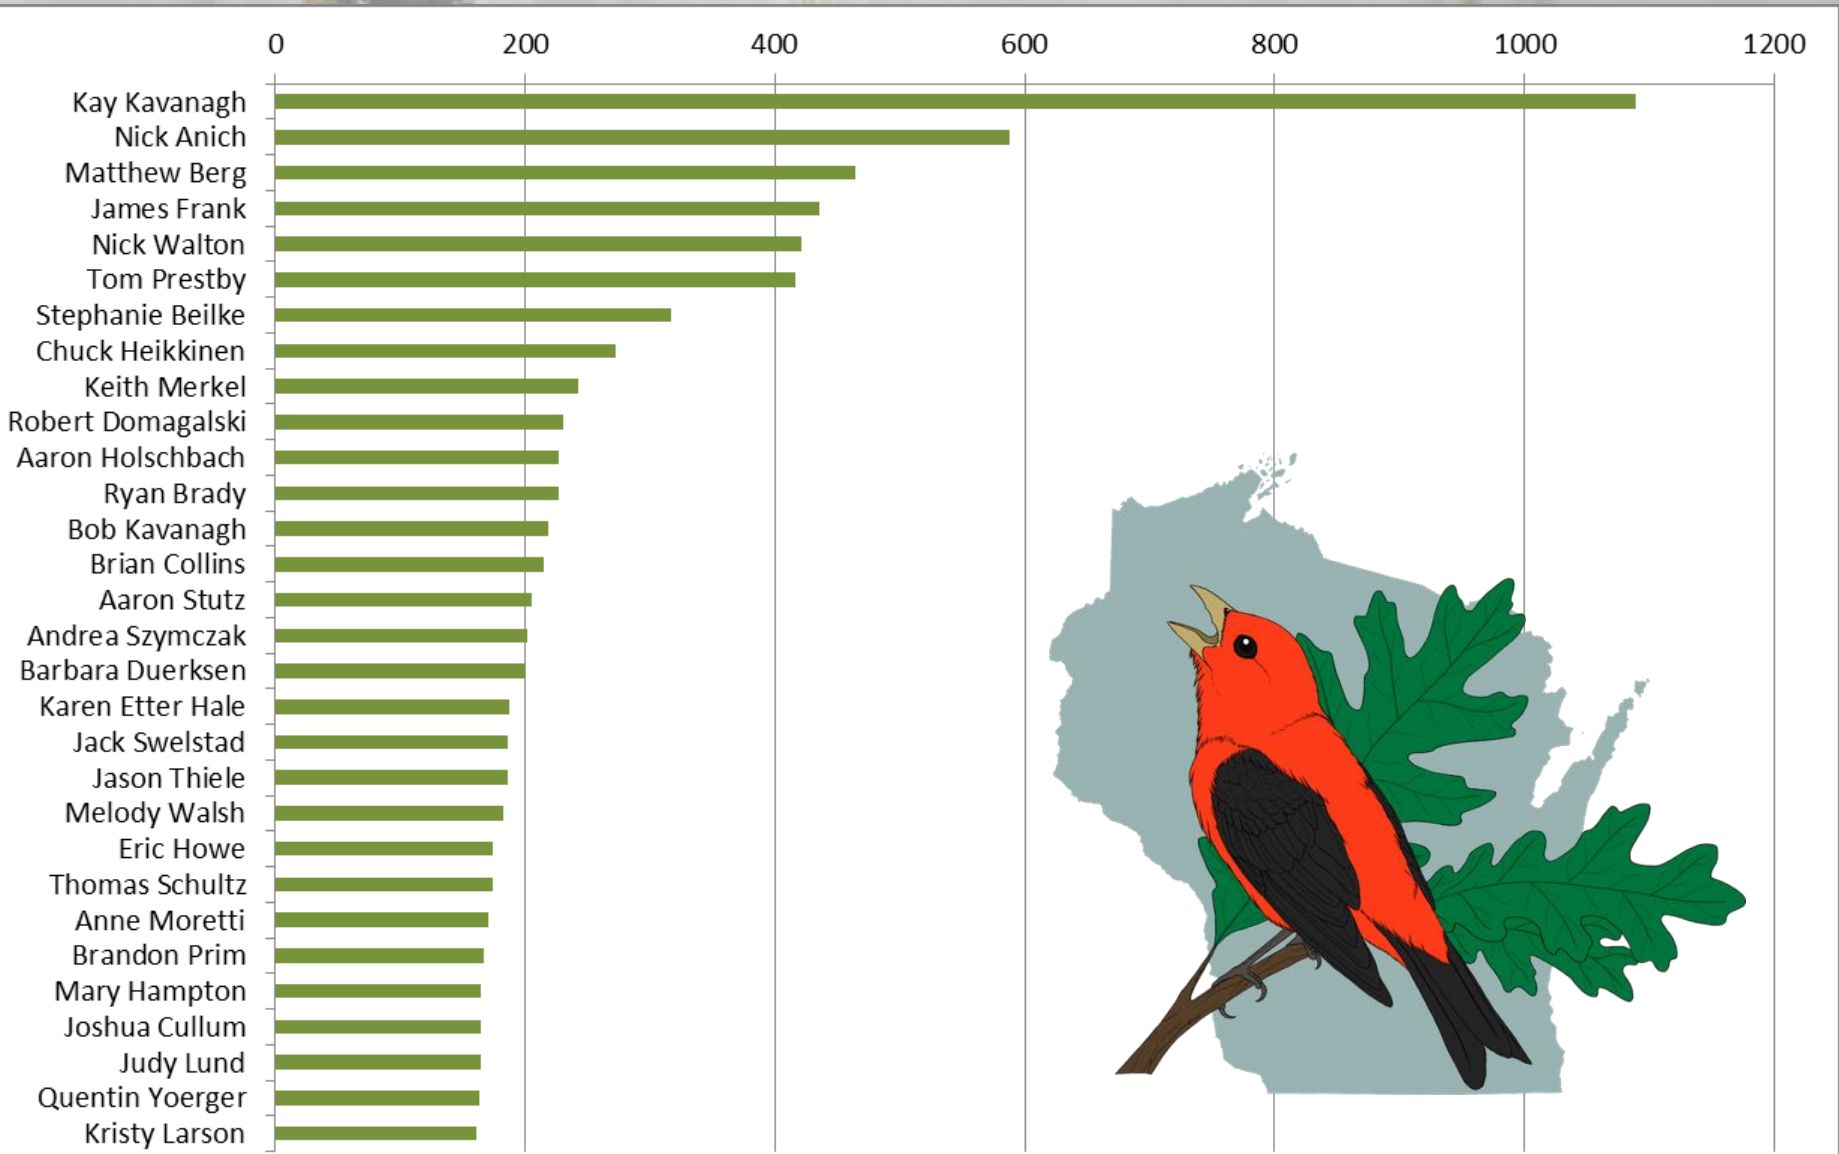

Top Atlasers – CONFIRMED SPECIES

Top eBirders

BY CONFIRMED SPECIES

1	Tom Prestby	145
2	Daryl Christensen	134
3	Matthew Berg	130
4	Nick Walton	120
5	Frank Nicoletti	118
6	Andrea Szymczak	114
7	Aaron Holschbach	111
8	Kay Kavanagh	106
9	James Frank	101
9	Skye Haas	101
11	Nick Anich	95
12	Brian Collins	94
13	Aaron Stutz	93
13	Keith Merkel	93
15	Pam Campbell	92

16	Chuck Heikkinen	91
17	Ryan Brady	89
18	Delia Unson	88
19	Jack Swelstad	87
19	Stephanie Beilke	87
21	Michael O'Connell	85
21	Robert Domagalski	85
23	Melody Walsh	84
24	John Kivikoski	82
25	Anne Geraghty	80
26	Kristy Larson	79
26	Quentin Yoerger	79
28	Thomas Schultz	78
29	Jay Watson	75
29	Dennis Kirschbaum	75

Top Atlasers – # OF CHECKLISTS