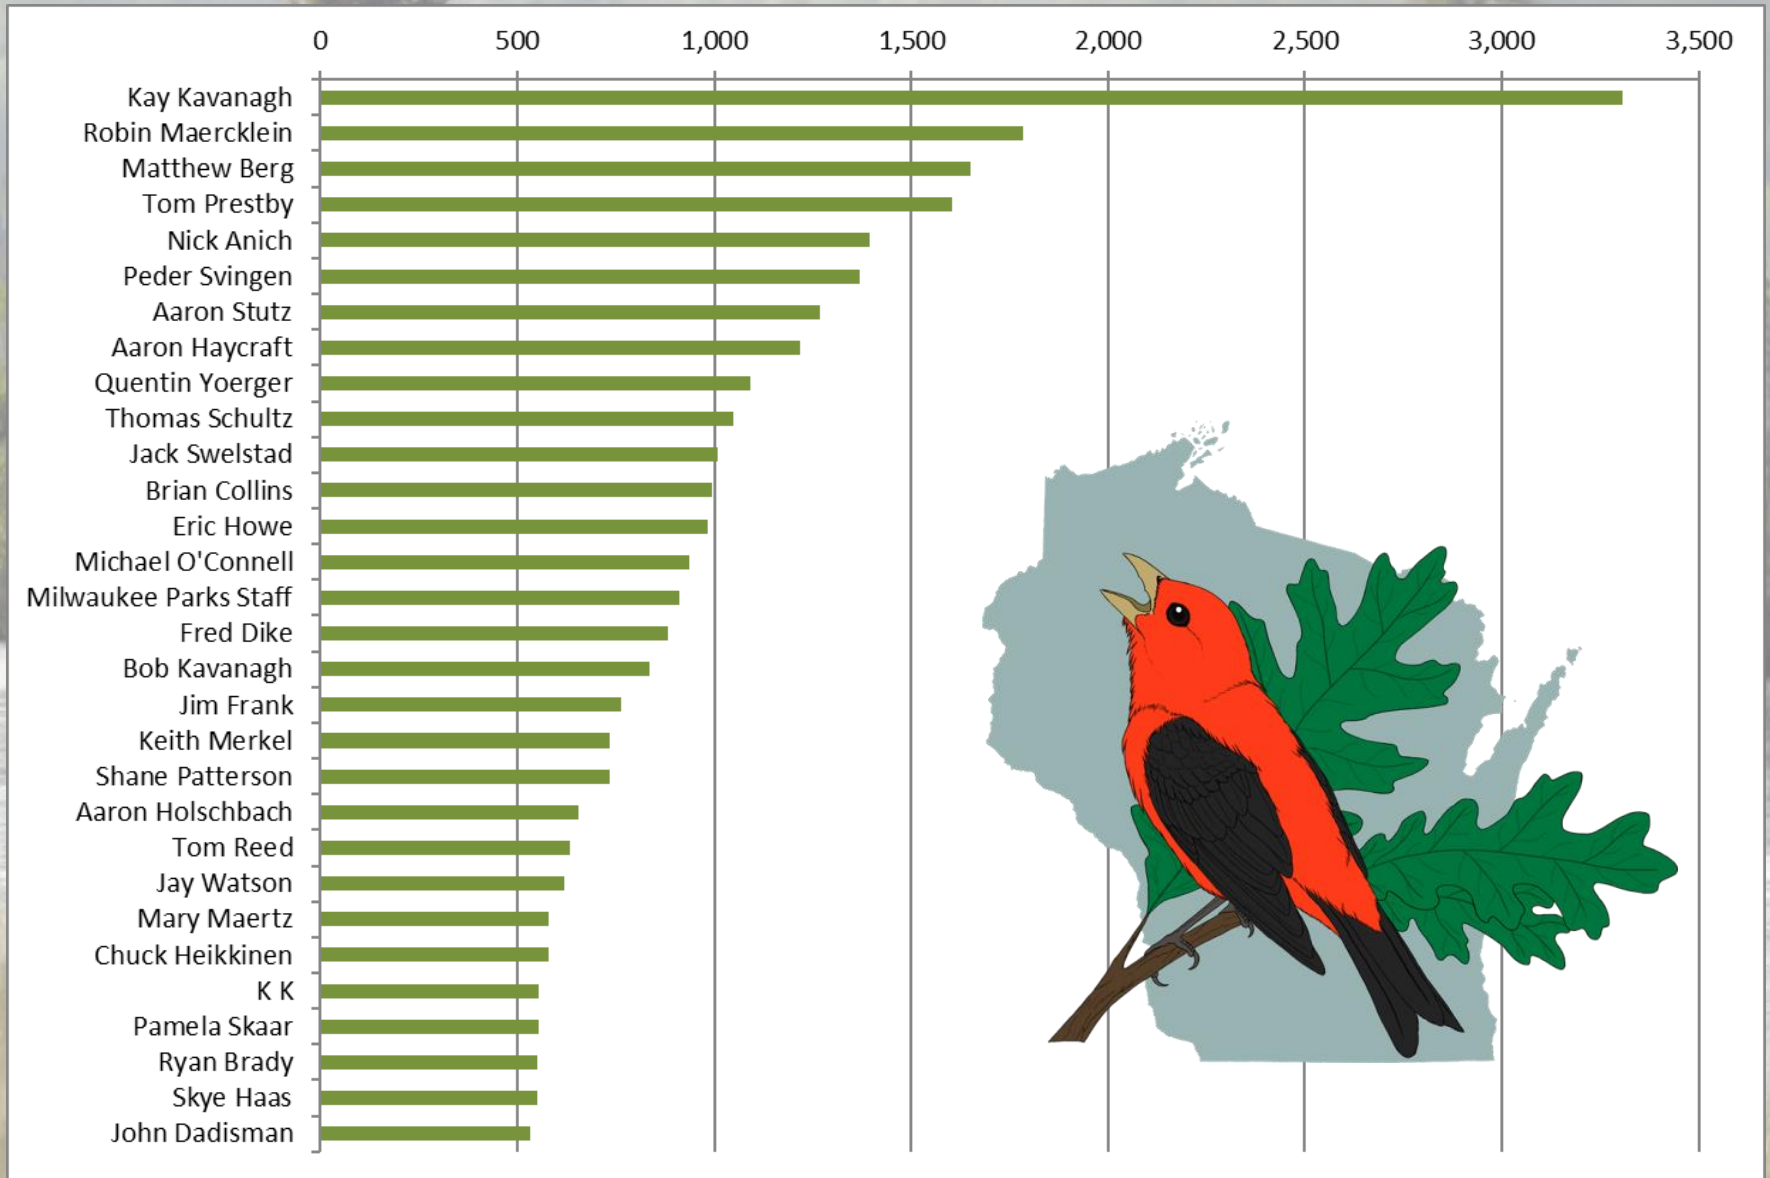

Top eBirders – CONFIRMED SPECIES

Top eBirders

BY CONFIRMED SPECIES

1	Tom Prestby	176
2	Matthew Berg	161
3	Daryl Christensen	156
4	Jim Frank	152
5	Aaron Haycraft	150
6	Brian Collins	149
7	Kay Kavanagh	147
8	Shane Patterson	145
9	randy hoffman	143
10	Frank Nicoletti	142
11	Keith Merkel	139
12	Nick Anich	137
13	Nicholas Walton	132
14	Jack Swelstad	130
14	Aaron Stutz	130

16	Quentin Yoerger	129
16	John O'Donnell	129
16	Thomas Schultz	129
19	Ryan Brady	127
19	Aaron Holschbach	127
21	Michael Gray	123
22	Mary Maertz	122
22	Michael O'Connell	122
22	Bob Kavanagh	122
25	Pam Campbell	121
26	John Dadisman	120
26	Tom Reed	120
26	Jim Krakowski	120
26	Tom Schaefer	120
30	Joel Trick	118
30	Stuart Malcolm	118

Top eBirders – # OF CHECKLISTS